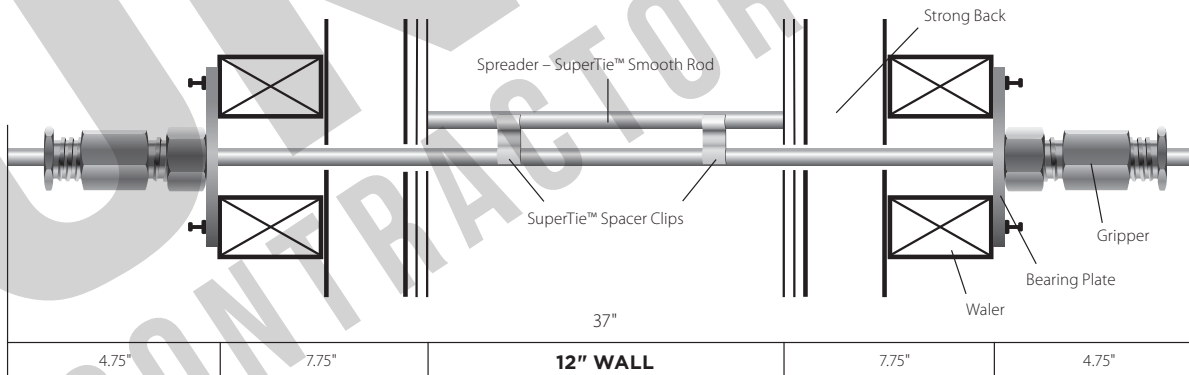

# ONE SuperTie™

Standard **37 inch** Fiberglass Rods

SOLD IN BOXES OF 100

US Patent #7,819,388

FITS ANY WALL **ONE SuperTie** **37 inch** **DOES IT ALL**

Also available in 48" SuperTie™ for wider walls.

RJD SuperTie™ Fiberglass Rods are exclusively engineered and designed to perform per specifications, only when used in conjunction with our RJD SuperTie™ Gripper Systems.

**BOX OF 100 — 48" ea.**

- **Ships Easily** — via FedEx/UPS | Ship. WT. 26lbs.
- **One SuperTie** — rods are sold in 37" & 48" lengths and are used with the 6K SuperTie System.
- **Minimal Waste** — Unused ties can roll-over to your next project.
- **Cut Your Ties** — to make spreaders/spacers.
- **Easy Ordering** — same lineal foot price for any order.
- **A Pallet Fits** — 50+ boxes / 1 sku.