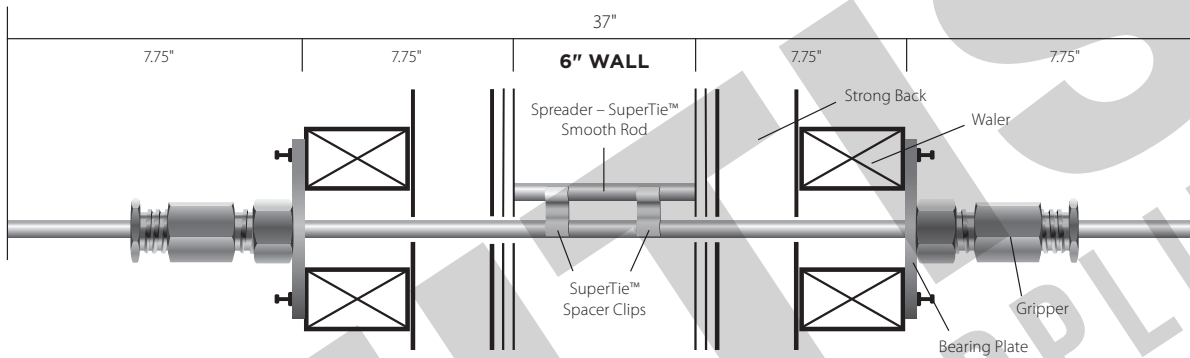

# ONE SuperTie™

Standard **37 inch** Fiberglass Rods

SOLD IN BOXES OF 100

US Patent #7,819,388

FITS ANY WALL **ONE SuperTie** **37 inch** **DOES IT ALL**

Also available in 48" SuperTie™ for wider walls.

RJD SuperTie™ Fiberglass Rods are exclusively engineered and designed to perform per specifications, only when used in conjunction with our RJD SuperTie™ Gripper Systems.

**BOX OF 100 — 48" ea.**

- **Ships Easily** — via FedEx/UPS | Ship. WT. 26lbs.
- **One SuperTie** — rods are sold in 37" & 48" lengths and are used with the 6K SuperTie System.
- **Minimal Waste** — Unused ties can roll-over to your next project.
- **Cut Your Ties** — to make spreaders/spacers.
- **Easy Ordering** — same lineal foot price for any order.
- **A Pallet Fits** — 50+ boxes / 1 sku.