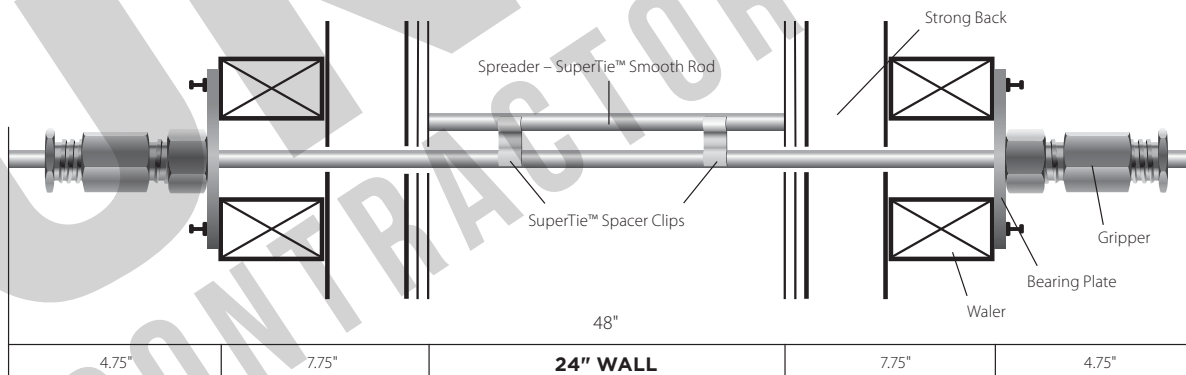

FITS ANY WALL **48 inch** 13" TO 24" THICK
ONE SuperTie DOES IT ALL

Also available in 37" SuperTies for walls 6" to 12" thick.