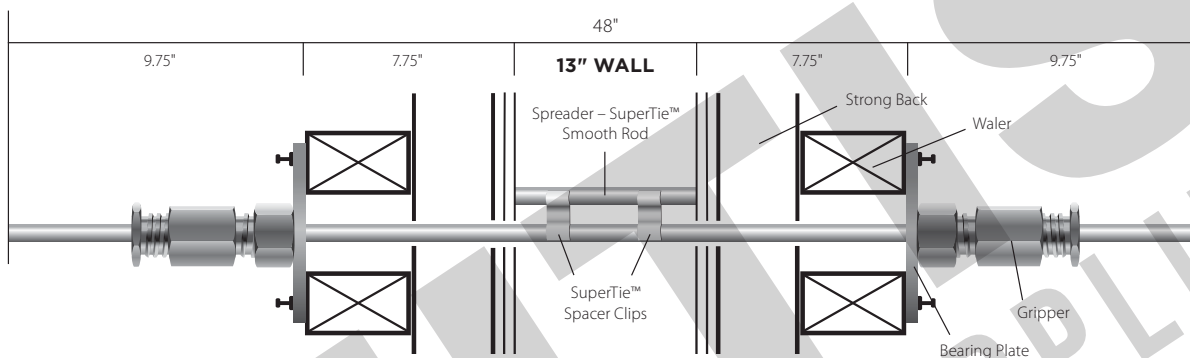

ONE SuperTie™

Standard **48 inch** Fiberglass Rods

SOLD IN BOXES OF 100

US Patent #7,819,388

FITS ANY WALL **48 inch** 13" TO 24" THICK
ONE SuperTie DOES IT ALL

Also available in 37" SuperTies for walls 6" to 12" thick.

RJD SuperTie™ Fiberglass Rods are exclusively engineered and designed to perform per specifications, only when used in conjunction with our RJD SuperTie™ Gripper Systems.

BOX OF 100 — 48" ea.

- **Ships Easily** — via FedEx/UPS | Ship. WT. 26lbs.
- **One SuperTie** — rods are sold in 37" & 48" lengths and are used with the 6K SuperTie System.
- **Minimal Waste** — Unused ties can roll-over to your next project.
- **Cut Your Ties** — to make spreaders/spacers.
- **Easy Ordering** — same lineal foot price for any order.
- **A Pallet Fits** — 50+ boxes / 1 sku.

NEVER PATCH . . . NEVER RUST

www.rjdindustries.com

RJD Industries, LLC
1508 Stone Field Way, Ogden, UT 84404
(805) 456-5980 • rjdindustries.com

TECHNICAL QUESTIONS
Info@rjdindustries.com
or (805) 456-5980