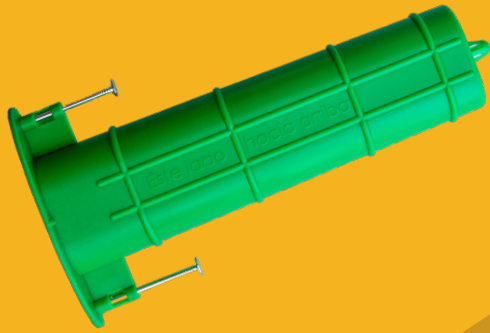

CONCRETE ACCESSORIES

Sika® Speed Dowel Plus

- Sika Speed Dowel Plus is a round dowel installation system that ensures proper dowel alignment for positive load transfer in slab-on-ground concrete joints.
- Integral, patented sleeve and fins eliminates lateral restraint between concrete sections.
- A doweling method in accordance with:
 - ACI 302 Guide for Concrete Floor and Slab Construction.
 - ACI 330 Guide for the Design & Construction of Concrete Parking Lots.
 - ACI 360 Design of Slabs-on-Ground.
- One-piece design with alignment marks and preinstalled nails makes installation quick and easy.
- Ensures proper dowel alignment at a construction joint.
- Save Labor:
 - No form drilling required.
 - No greasing, spinning, removing, or replacing of dowels.
- Save money:
 - Locally source round dowels reducing freight costs vs. traditional plate doweling systems.
- Patents: US20160222600A1, US9546456B2.

BUILDING TRUST

Sika® Speed Dowel Plus

INSTALLATION GUIDE

1. Speed Dowel Plus sleeve is nailed to the wood form at the lower 11/2" from the top of the slab to the top of the sleeve or mid-slab depth,
2. The form is stripped and the correctly sized dowel is inserted into the slot; puncturing the tape seal and pushing to the back of the Speed Dowel Plus sleeve.
3. The unique design of the Speed Dowel Plus System allows for different movement between slabs when the concrete shrinks.

Scan here for installation instructions

Sika's Speed Dowel Plus system provides the additional capability of lateral movement to standard round dowel systems, similar to capabilities of traditional plate dowel systems. The spacing chart below is conservative and is based on spacing recommendations in accordance with ACI 360R-10. For best performance, smooth dowels are recommended.